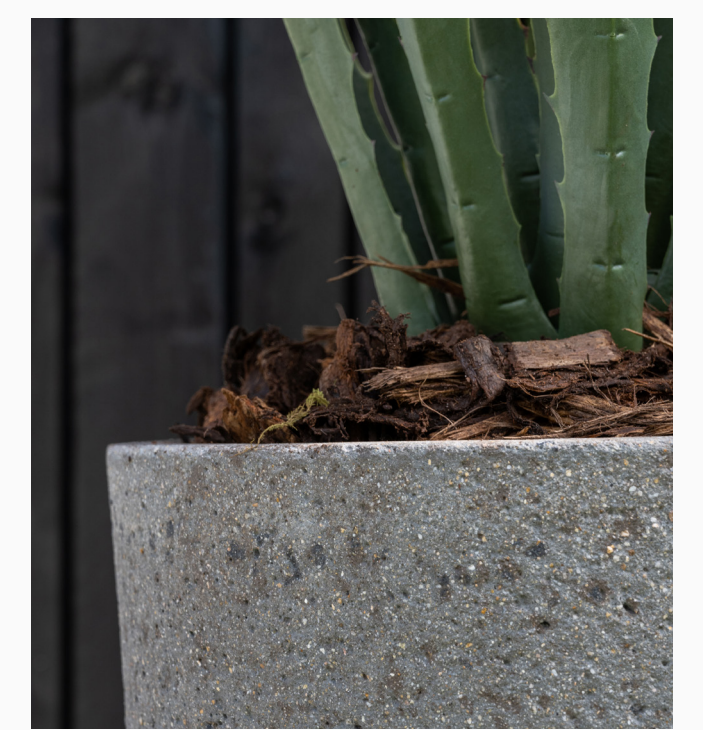

The Hunker

49

Dimensions	Weight	Item #	Collection	Color Option
14.2" dia x 8.5"h	9	P08247-14	Steen Series	Ashen Stone (49)
20.9" dia x 12.6"h	22.7	P08247-21	Steen Series	Ashen Stone (49)

The Exalt

49

Dimensions	Weight	Item #	Collection	Color Option
20.9" dia x 18.9"h	30.2	P08248-21	Steen Series	Ashen Stone (49)

The Exalt - tall

49

Dimensions	Weight	Item #	Collection	Color Option
20.9" dia x 26.8"h	40.1	P08248-21X	Steen Series	Ashen Stone (49)